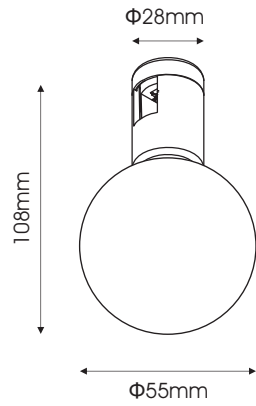

RAIL BULB 4W

Installation Manual

1

Attention
Switch off the main power.

2

3